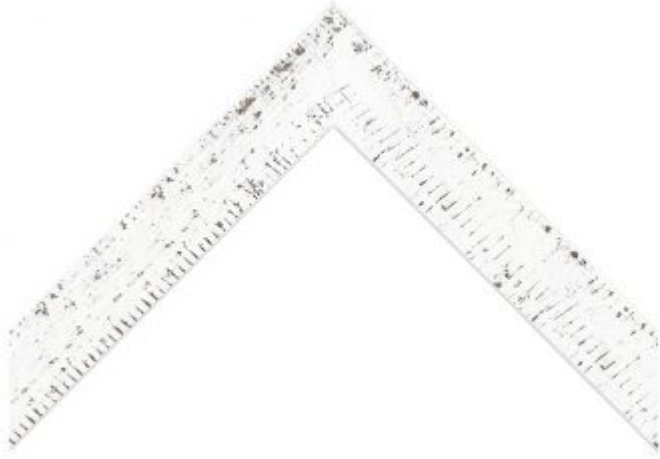

FOTIOU

FINE MOULDING BY DESIGN™

#5621WH

ANGLED PROFILE WITH DISTRESSED WHITE MILK PAINT FINISH

Collection

Artisan Collection

Series

Craftsman

Style

Contemporary

Type

Frame Moulding

Color

White

Finish

Distressed

Product Width

1 5/8

Product Height

1 13/16