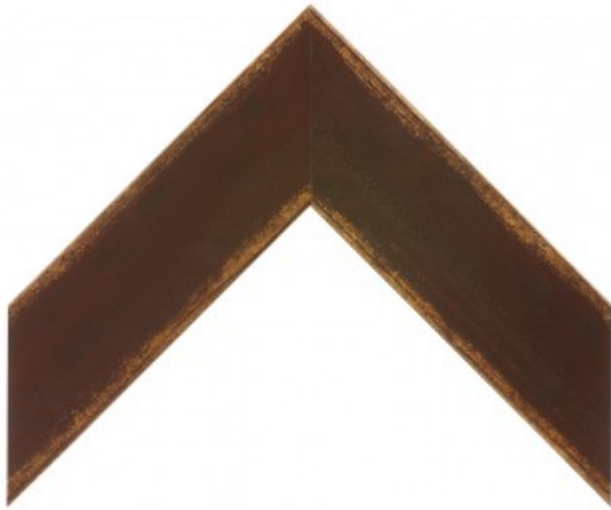

FOTIOU

FINE MOULDING BY DESIGN™

#2019RD

DISTRESSED GOLD ON MAHOGANY FINISH ACCOMPANIED BY AN EMBOSSED DECORATIVE MOTIF

Collection

Artisan Collection

Style

Traditional

Type

Frame Moulding

Color

Mahogany

Finish

Distressed

Product Width

3 3/4

Product Height

7/8

Product Rabbet

5/8