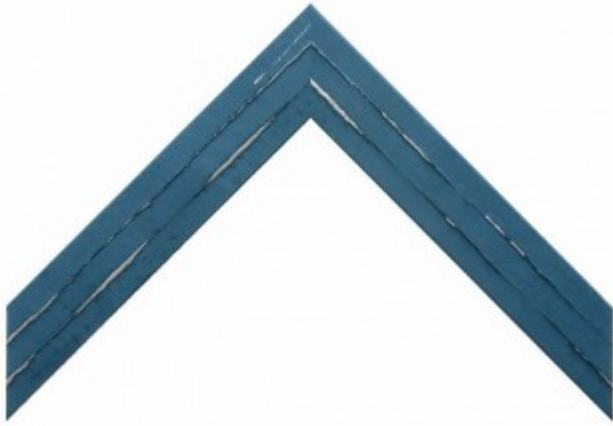

# FOTIOU

FINE MOULDING BY DESIGN™

#2385BU

## DISTRESSED SAPPHIRE BLUE FINISH WITH SILVER INLAY ACCENTS

Collection

Artisan Collection

Series

Celeste

Style

Contemporary

Type

Frame Moulding

Color

Blue

Finish

Distressed

Product Width

2 1/8

Product Height

3/4

Product Rabbet

5/8