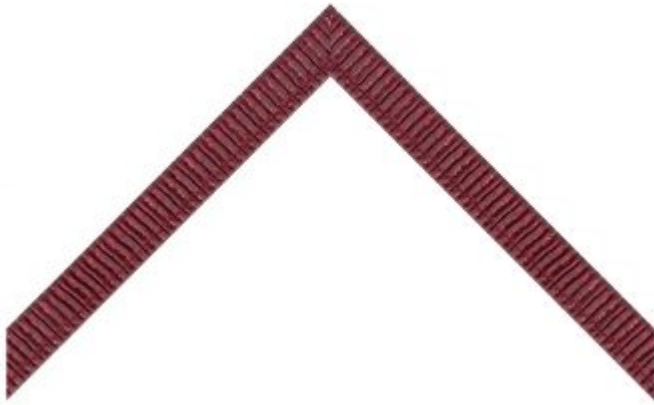

FOTIOU

FINE MOULDING BY DESIGN™

#2390RD

CLASSIC SCOOP PROFILE WITH RIDGED DESIGN AND RED FINISH

Collection

Series

Style

Type

Color

Finish

Product Width

Product Height

Product Rabbet

Wood & Color Collection

Sorrento

Traditional