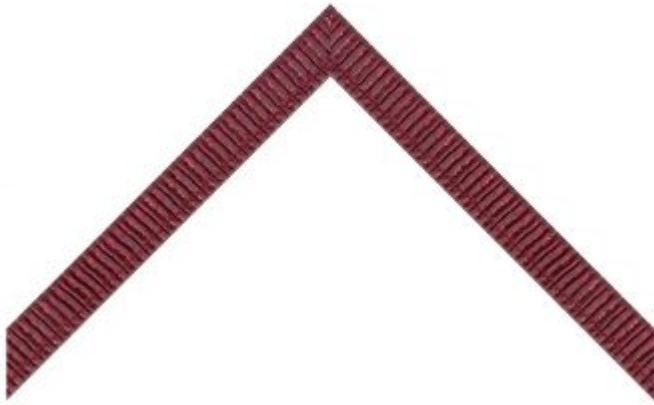

# FOTIOU

FINE MOULDING BY DESIGN™

#2390RD

## CLASSIC SCOOP PROFILE WITH RIDGED DESIGN AND RED FINISH

Collection

Series

Style

Type

Color

Finish

Product Width

Product Height

Product Rabbet

Wood & Color Collection

Sorrento

Traditional

Frame Moulding

Red

Distressed