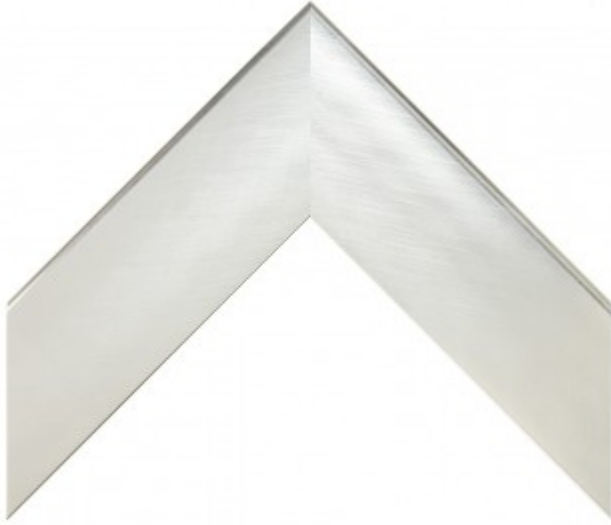

# FOTIOU

FINE MOULDING BY DESIGN™

#3240CS

## SILVER CROSS HATCHED FINISH ON FLAT MODERN PROFILE

Collection

Gold & Silver Collection

Style

Modern

Type

Frame Moulding

Color

Silver

Finish

Leaf

Product Height

3/4

Product Rabbet

5/8