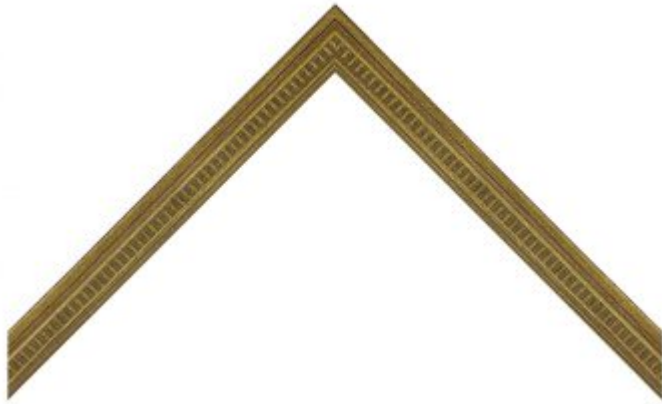

FOTIOU

FINE MOULDING BY DESIGN™

#3410GO

ORNATE RIBBED PROFILE WITH ANTIQUED DARK GOLD FINISH

Collection

Style

Type

Color

Finish

Product Width

Product Height

Product Rabbet

Ornate Collection

Ornate

Frame Moulding

Gold

Leaf

1

3/4

1/2