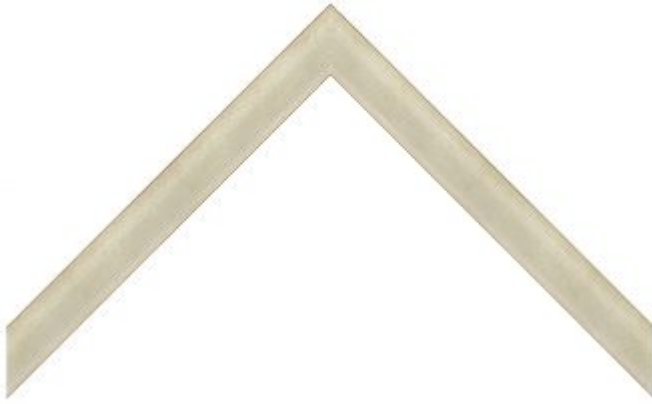

# FOTIOU

FINE MOULDING BY DESIGN™

#4202SI

## SILVER LEAF FINISH WITH RED EDGES

Collection

Series

Style

Type

Color

Finish

Product Width

Product Height

Product Rabbet

Gold & Silver Collection

Portfolio 2

Contemporary

Frame Moulding

Silver

Foil