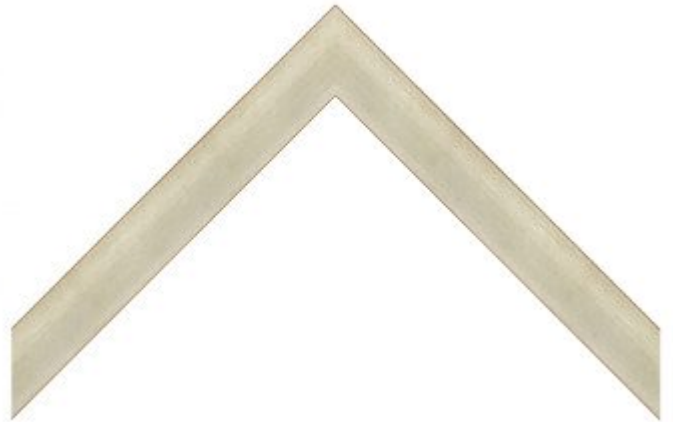

FOTIOU

FINE MOULDING BY DESIGN™

#4205SI

SILVER LEAF FINISH WITH RED EDGES

Collection

Gold & Silver Collection

Series

Portfolio 2

Style

Contemporary

Type

Frame Moulding

Color

Silver

Finish

Foil

Product Width

1 1/8

Product Height

2 1/4

Product Rabbet

2