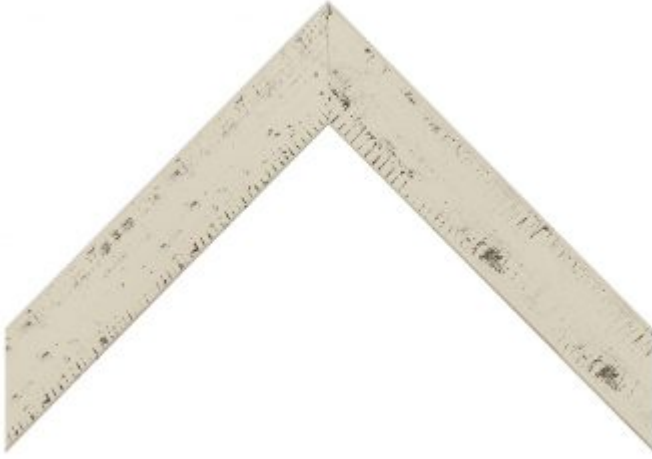

FOTIOU
FINE MOULDING BY DESIGN™

#5621IV

ANGLED PROFILE WITH DISTRESSED IVORY MILK PAINT FINISH

Collection

Artisan Collection

Series

Craftsman

Style

Contemporary

Type

Frame Moulding

Color

Ivory

Finish

Distressed

Product Width

1 5/8

Product Height

1 13/16

Product Rabbet

1 9/16