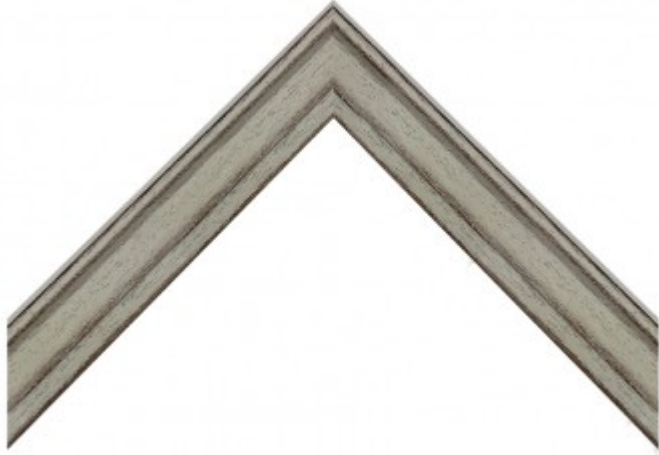

FOTIOU

FINE MOULDING BY DESIGN™

#6303GR

MISTY GREY STAIN WITH BRUSHED FINISH AND STEPPED LIP

Collection

Series

Style

Type

Color

Finish

Product Width

Product Height

Product Rabbet

Wood & Color Collection

Mirabel

Contemporary