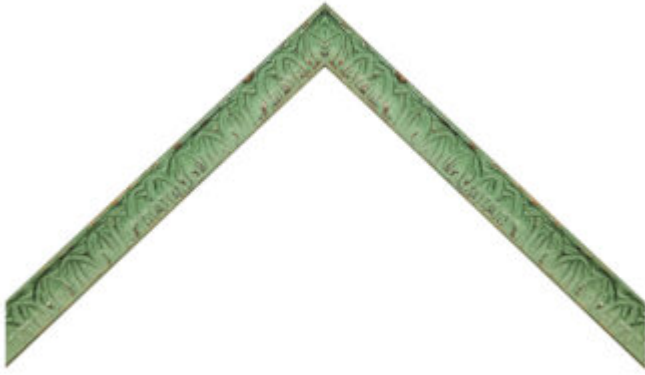

# FOTIOU

FINE MOULDING BY DESIGN™

#6955GN

1 1/8" ORNATE PATTERN WITH GREEN FINISH ON SCOOP PROFILE

Collection

Artisan Collection

Series

Venetian

Style

Contemporary

Type

Frame Moulding

Color

Green

Finish

Distressed

Product Width

1 1/8

Product Height

1 3/8

Product Rabbet

3/4