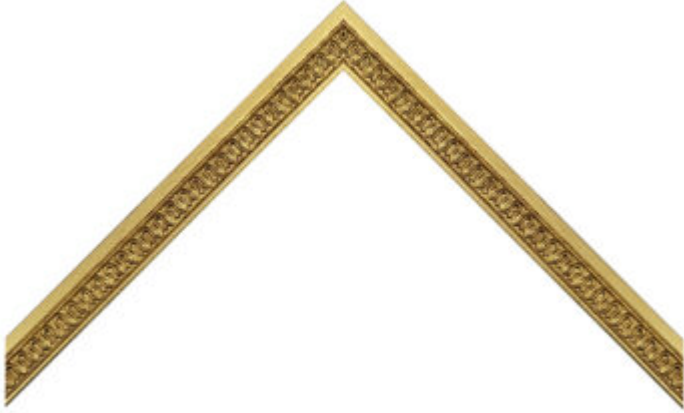

FOTIOU

FINE MOULDING BY DESIGN™

#7900GO

HAND GILDED GOLD LEAF FINISH ON A TRADITIONAL ROPE DESIGN PROFILE

Collection

Ornate Collection

Series

Castillian

Style

Traditional

Type

Frame Moulding

Color

Gold

Finish

Leaf

Product Width

7/8

Product Height

1

Product Rabbet

1/4