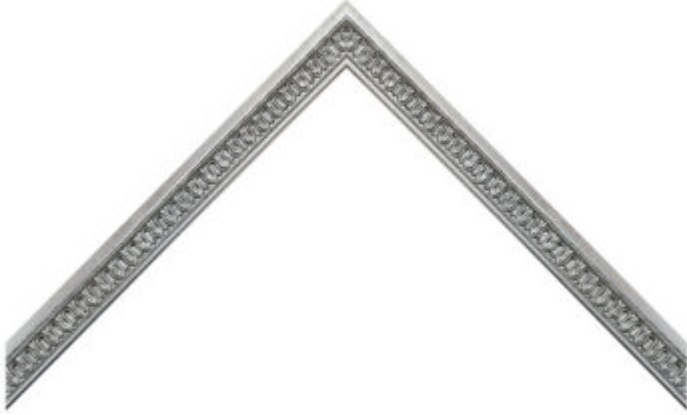

# FOTIOU

FINE MOULDING BY DESIGN™

#7900SI

HAND GILDED SILVER LEAF FINISH ON A TRADITIONAL ROPE DESIGN PROFILE

Collection	Ornate Collection
Series	Castillian
Style	Traditional
Type	Frame Moulding
Color	Silver
Finish	Leaf
Product Width	7/8
Product Height	1
Product Rabbet	1/4