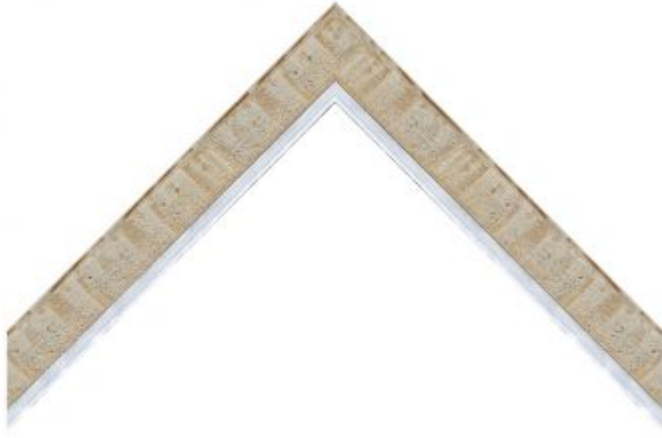

FOTIOU

FINE MOULDING BY DESIGN™

#9433LG

RUSTIC LIGHT GREY CHISELED FINISH WITH A BRIGHT SILVER LIP

Collection

Artisan Collection

Series

Spring Street

Style

Traditional

Type

Frame Moulding

Color

Grey

Finish

Distressed

Product Width

1 1/2

Product Height

3/4

Product Rabbet

1/2