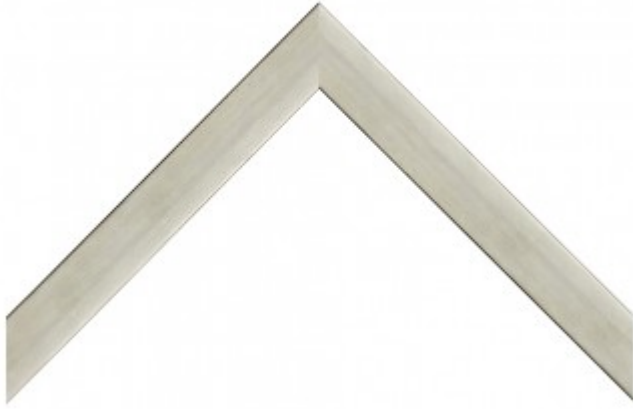

# FOTIOU

FINE MOULDING BY DESIGN™

#9984SI

## ANTIQUE SILVER LEAF WITH BLACK SCRATCHES

Collection

Gold & Silver Collection

Style

Contemporary

Type

Frame Moulding

Color

Silver

Finish

Leaf

Product Width

1 1/2

Product Height

4

Product Rabbet