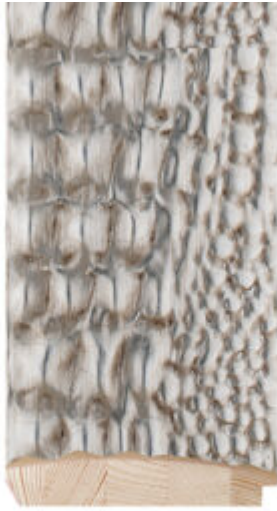

FOTIOU

FINE MOULDING BY DESIGN™

#GC2010SI

4 1/2" SILVER LEAF FINISH ON A SERPENTINE STYLE PROFILE

Collection

Series

Style

Type

Color

Finish

Product Width

Product Height

Product Rabbet

Generation Collection

Laguna

Classic

Frame Moulding

Silver

Leaf

4 1/2

1 3/8

3/8