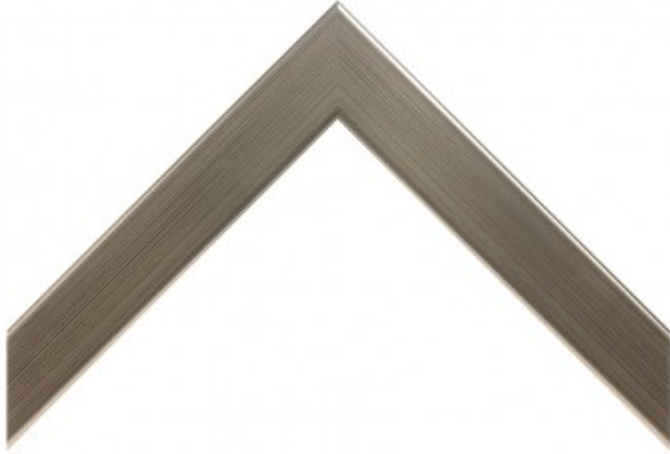

FOTIOU

FINE MOULDING BY DESIGN™

#MDF702-851

ATLANTIS DARK SILVER FINISH WITH FOIL BASE ON MDF

Collection

Series

Style

Type

Color

Finish

Product Width

Product Height

Product Rabbet

MDF Contract Series

Contract Moulding

Contemporary

MDF Moulding

Atlantis Dark Silver

Foil Base

2

3/4

1/2